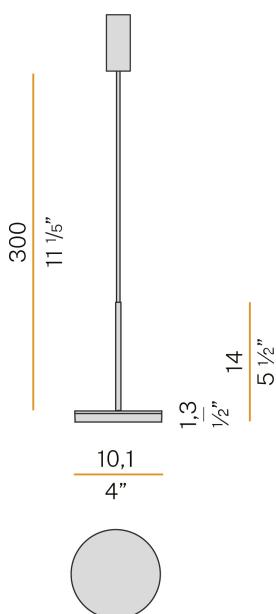

## Bella

220-240V AC ON-OFF  
L05301.011.0501

● white

### Data sheet

CODE	L05301.011.0501
SYSTEM POWER CONSUMPTION	6,5W
EFFICACY	64.67lm/W
LIGHT SOURCE	LED
LIGHT SOURCE LIFETIME	L80 (B10) 70.000h
COLOUR TEMPERATURE	2700K Ra>90
LIGHT DISTRIBUTION	diffused
POWER SUPPLY	220-240V AC
FREQUENCY	50/60Hz
ELECTRICAL CONFIGURATION	ON-OFF
DRIVER	integrated included
NOMINAL LUMINOUS FLUX	460lm
LUMEN OUTPUT	388lm
EFFICIENCY	84.3%
WEIGHT	0,55 Kg
PROTECTION DEGREE	IP40
COLOUR TOLLERANCES	SDCM 3
PACKING DIMENSIONS (CM)	13,0 x 24,0 x 12,0

Suspension lighting fixture for interiors, with indirect light emission.  
Die-cast aluminium structure in white, black, bronze, mat brass or titanium polyacrylic paint.  
Modelled acrylic diffuser with mat finish.  
Pickled sheet metal closing disk in polyacrylic paint.  
Suspension kit with rod in brass tube in polyacrylic paint.  
3m (118,1") long suspension and power cable in transparent PVC.  
Power canopy with pickled sheet metal ceiling bracket and extruded aluminium covering in white, black, bronze, mat brass or titanium polyacrylic paint.

### Technical drawing